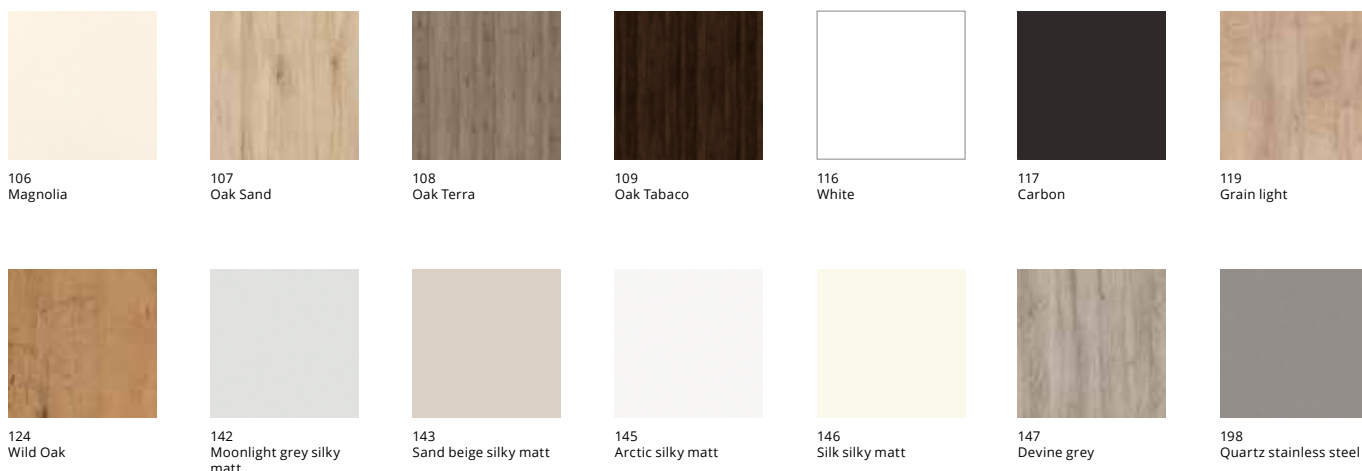

4.602  
MANHATTAN  
High-gloss  
moonlight grey

4.606  
MANHATTAN  
High-gloss white

4.628  
MANHATTAN  
High-gloss sand beige

4.461  
LONDON  
Snowdonia

4.462  
LONDON  
Dartmoor

4.463  
LONDON  
Nero

4.464  
LONDON  
Spigato

# Premium carcass colours

# Highline Carcass colours