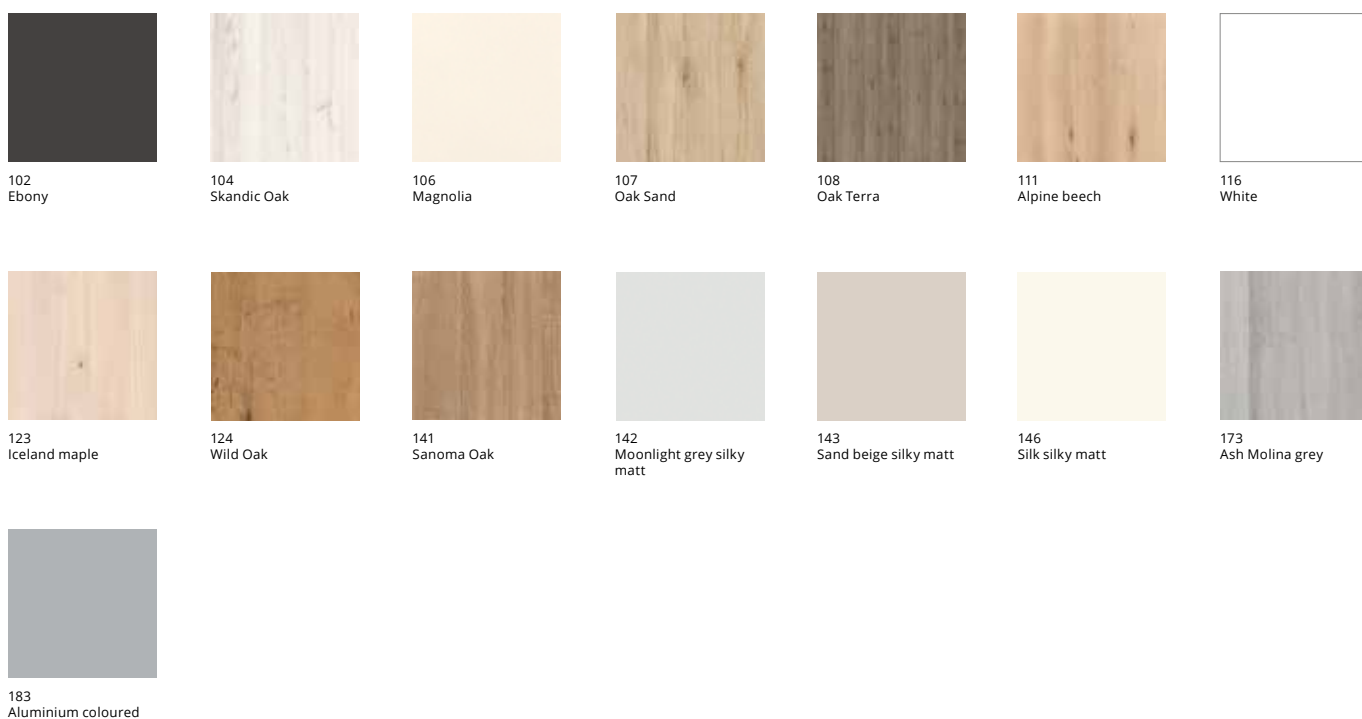

4.602  
MANHATTAN  
High-gloss  
moonlight grey

4.606  
MANHATTAN  
High-gloss white

4.628  
MANHATTAN  
High-gloss sand beige

4.461  
LONDON  
Snowdonia

4.462  
LONDON  
Dartmoor

4.463  
LONDON  
Nero

4.464  
LONDON  
Spigato

SOLID WOOD

Made by nature.

خشب صلب

# Premium carcass colours

# Highline Carcass colours